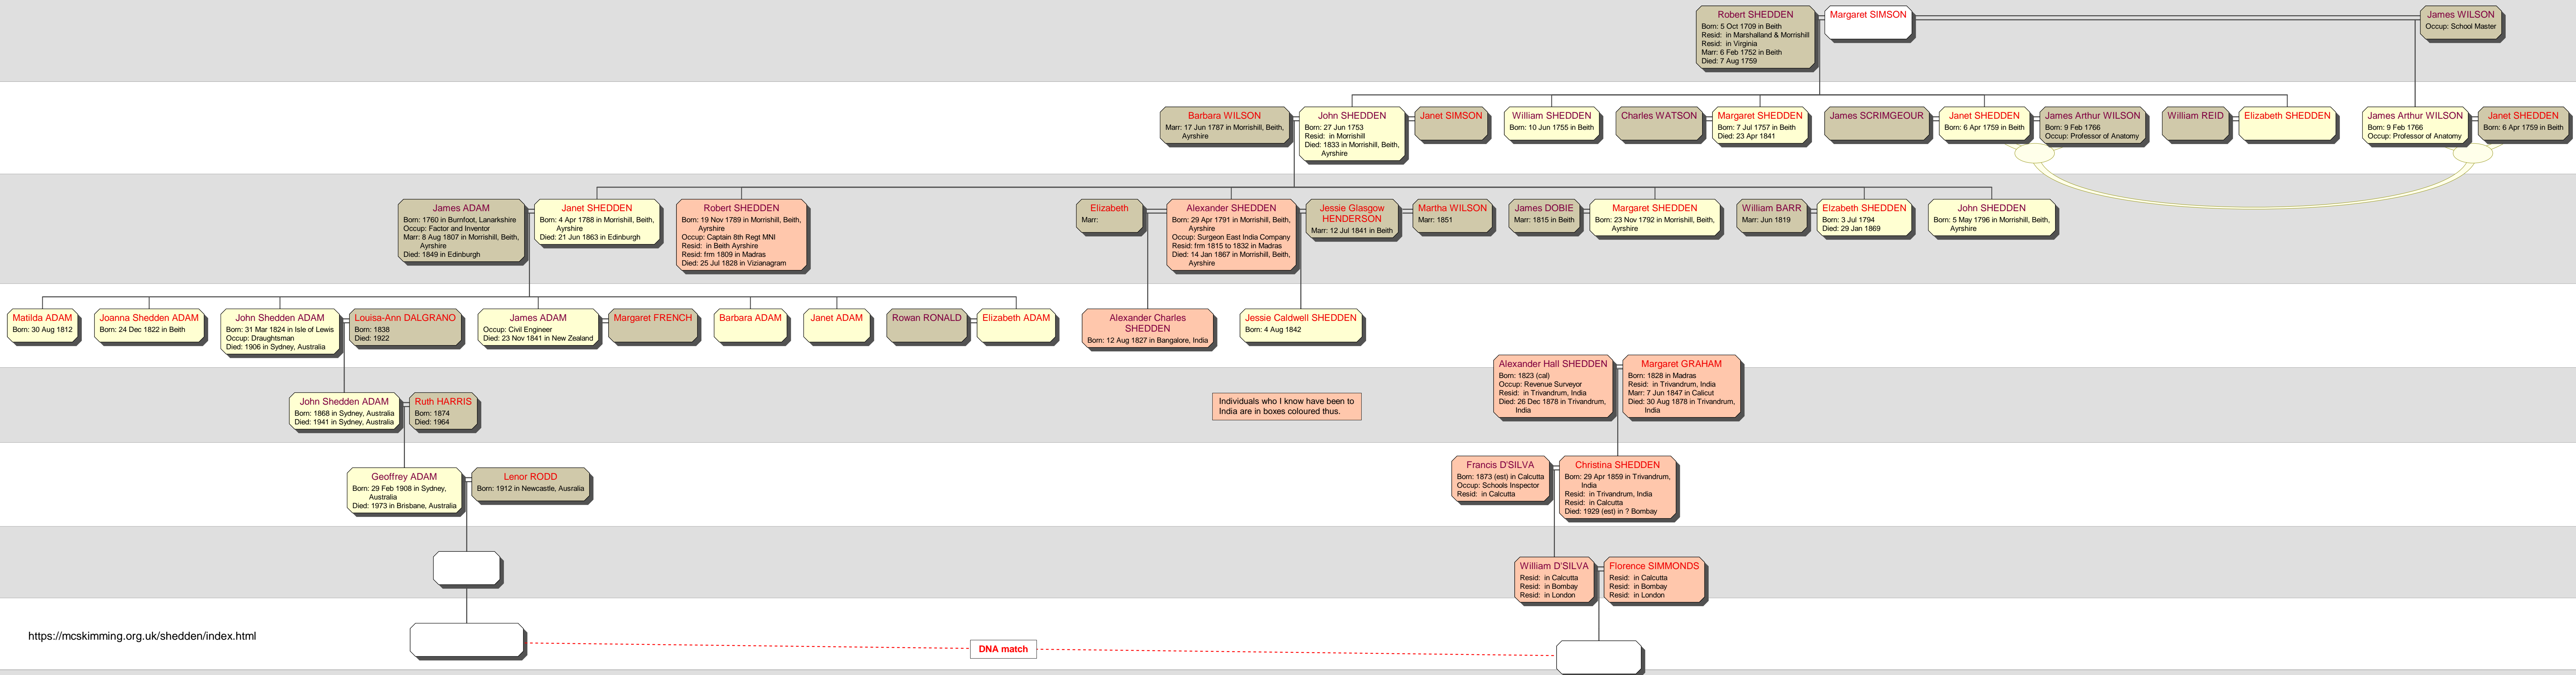

Tree 4 - Descendants of Robert Shedden and Margaret Simson of Morrishill, Beith

Last Update 3 Jan 2021

Individuals who I know have been to India are in boxes coloured thus.

DNA match