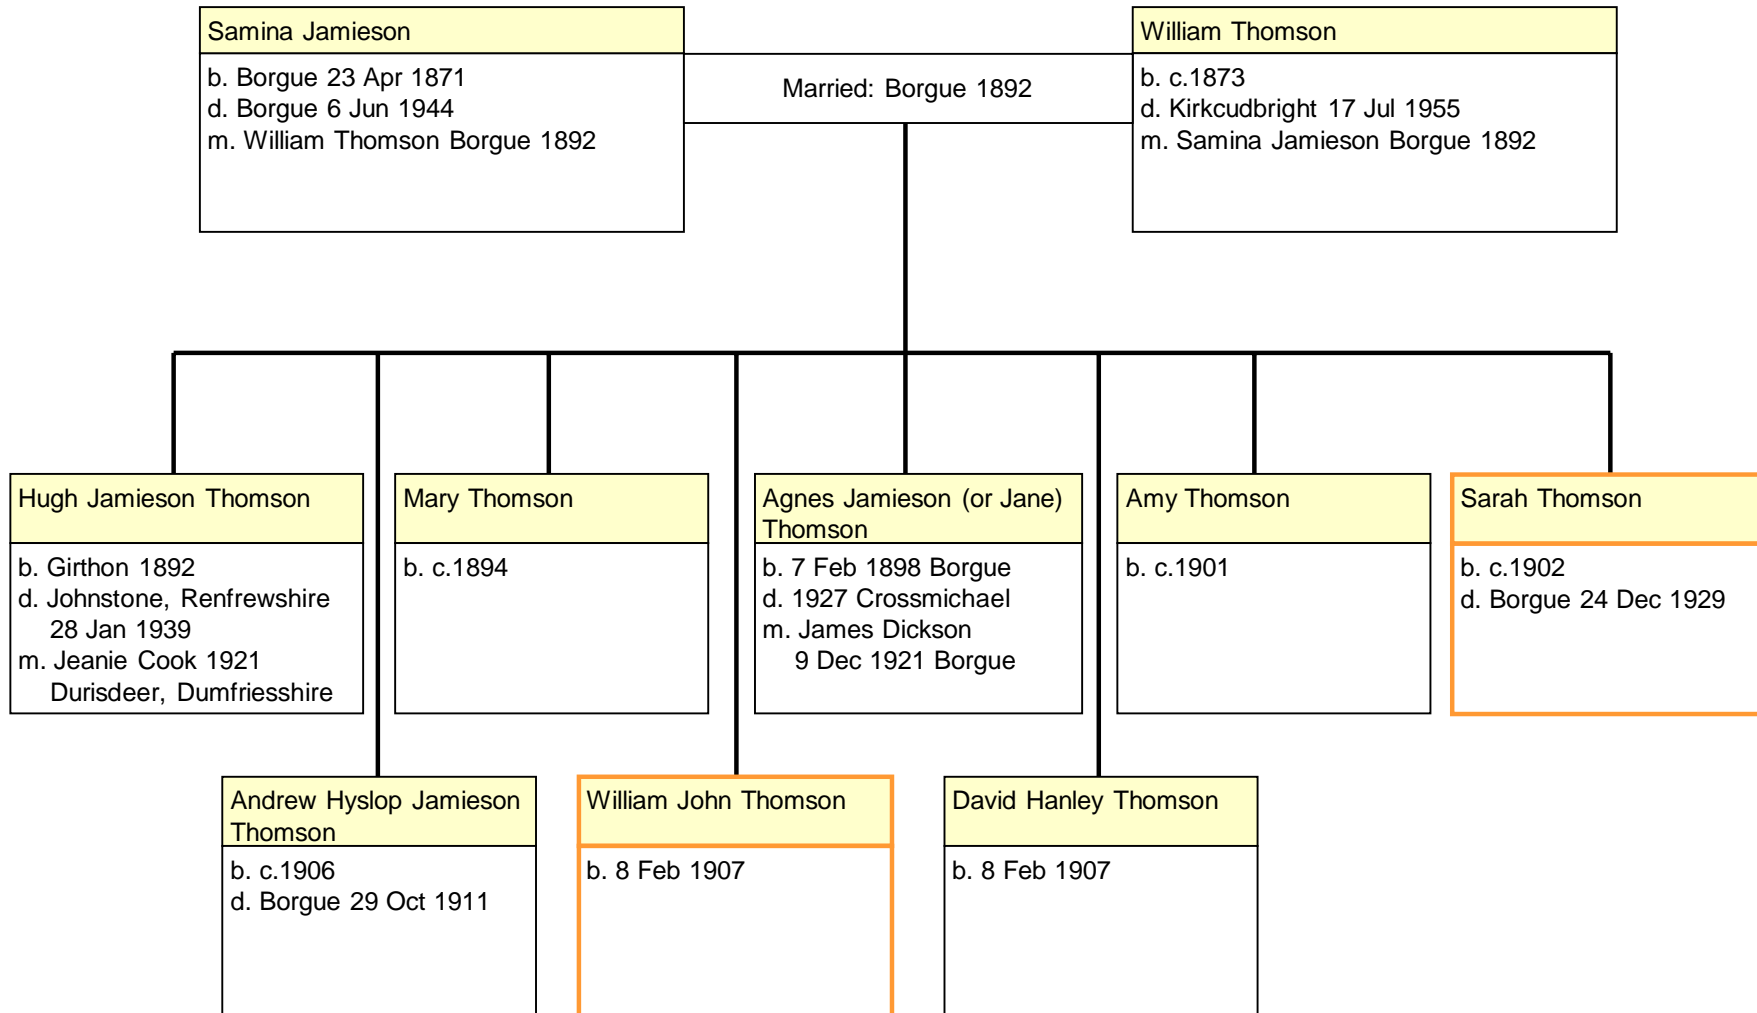

(Mc)Skimming / Jamieson Family History

Samina Jamieson and William Thomson - Late 1800's to Mid 1900's

Updated July 2024

Boxes with an orange border denote descendant DNA match

William and David were twins